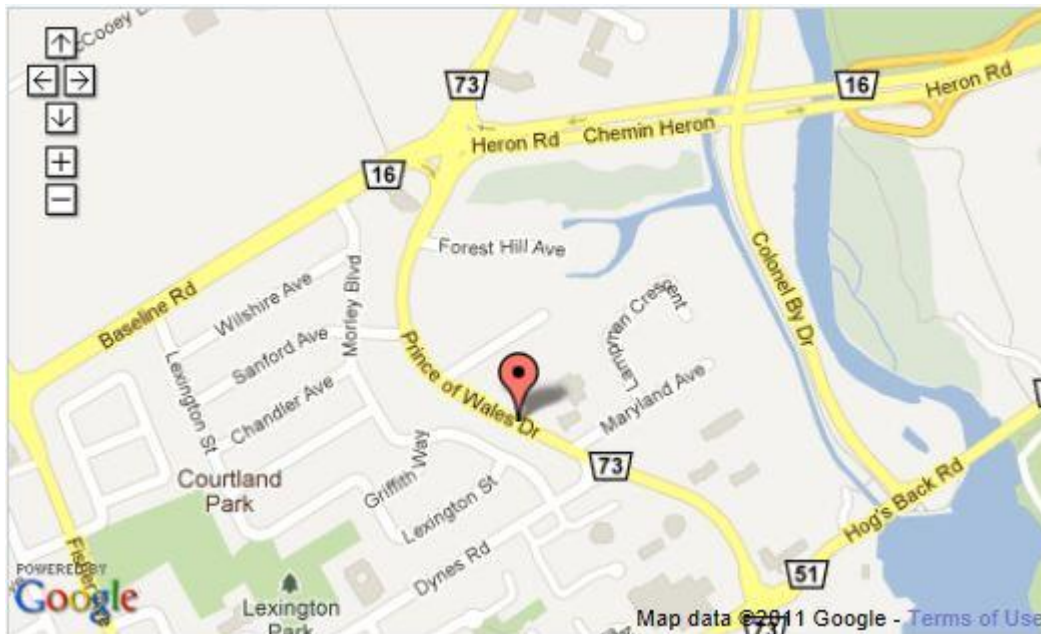

From the west, take the 417 east to the Maitland Road exit (exit # 126).
Take Maitland south to Baseline Road (Regional Road 16)
Turn left on Baseline Road and continue to Prince of Wales Drive (Regional Road 73).
Turn right at Prince of Wales and continue for about 550 meters.
Destination is on your left – 1315 Prince of Wales Drive.

From the east, take the 417 west to the Bronson Avenue exit (exit #121A).
At the end of the ramp, you are merging with Catherine Street – stay to the left.
The first stoplight is Bronson Avenue (Regional Road 73, Highway 17B)
Turn left on Bronson and continue to Carling Avenue (Regional Road 38, Highway 17B)
Turn right on Carling and continue to Preston Street (Regional Road 73).
Turn left on Preston Street and continue to the stop light which is Prince of Wales (Regional Road 73).
Turn right on Prince of Wales, continue through the Central Experimental Farm, (straight through on the traffic circle) until you cross Baseline Road (Regional Road 16)
After you cross Baseline Road, continue on Prince of Wales for about 550 meters.
Destination is on your left – 1315 Prince of Wales Drive.

From the south, take Prince of Wales Drive (Regional Road 73) (sometimes referred to as Old Highway 16 OR Prescott Highway) north from Manotick.
Continue on Prince of Wales Drive past Hog's Back Road.
Destination will be on your right about 500 meters after crossing Hog's Back Road -- 1315 Prince of Wales Drive.